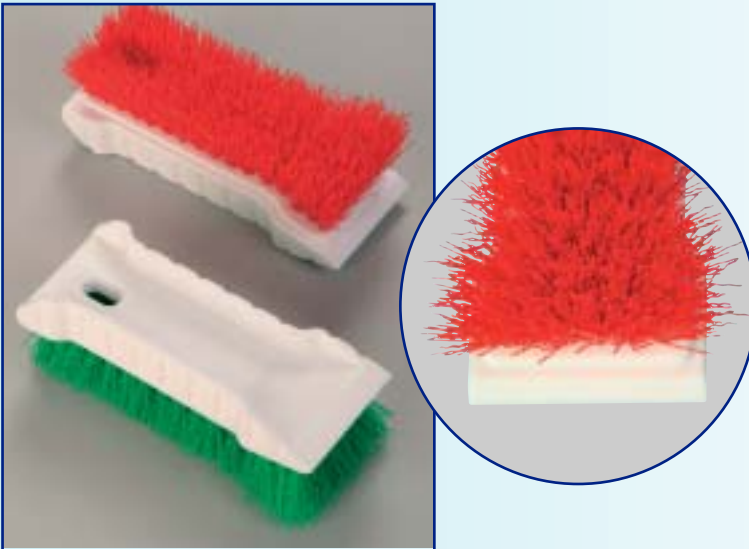

BRISTLES - 0.40mm Polyester
Can be autoclaved at 134°C
Trimmed to 40mm

Handle to fit Tank/Tube Brushes - 406mm (16")

White
992279
PVC Tube

Tube Brushes - 90mm (3")Ø

63mm (2.5")Ø

50mm (2")Ø

	Red	Blue	Green	Yellow
3.5"	992222	992223	992224	992225
2.5"	992226	992227	992228	992229
2"	992230	992231	992232	992233

BRISTLES - 0.40mm Polyester
Can be autoclaved at 134°C
127mm (5") Long

Super Scrub Brushes - 228mm (9")

Red	Blue	Green	Yellow
992238	992239	992240	992241

BRISTLES - 0.40mm Polyester
Can be autoclaved at 134°C
Trimmed to 28mm

All Purpose Utility Scrub Brushes - 165mm (6.5")

Red	Blue	Green	Yellow
992246	992247	992248	992249

BRISTLES - 0.45mm Polypropylene
Trimmed to 26mm

Flexi Scrub Brushes - 177mm (7")

Red	Blue	Green	Yellow
992242	992243	992244	992245