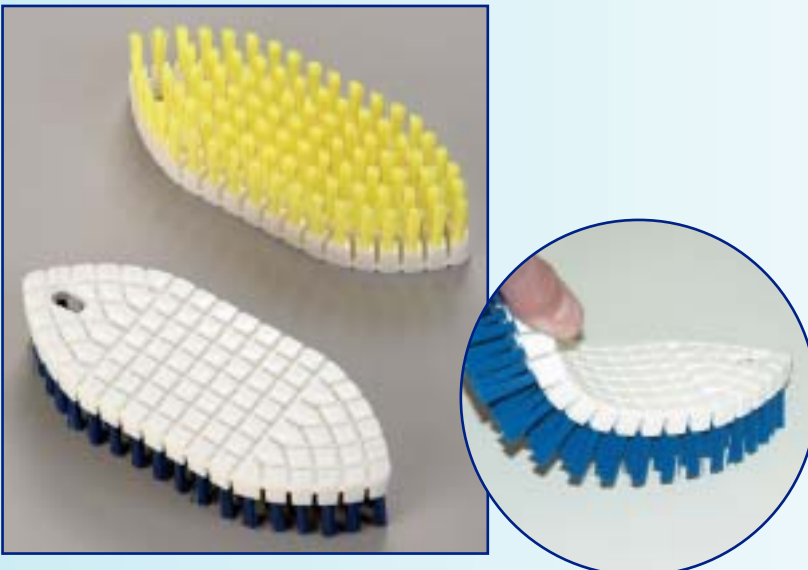

BRISTLES - 0.40mm Polyester
Can be autoclaved at 134°C
Trimmed to 40mm

Handle to fit Tank/Tube Brushes - 406mm (16")

White
992279
PVC Tube

Tube Brushes - 90mm (3")Ø

63mm (2.5")Ø

50mm (2")Ø

	Red	Blue	Green	Yellow
3.5"	992222	992223	992224	992225
2.5"	992226	992227	992228	992229
2"	992230	992231	992232	992233

BRISTLES - 0.40mm Polyester
Can be autoclaved at 134°C
127mm (5") Long

Super Scrub Brushes - 228mm (9")

Red	Blue	Green	Yellow
992238	992239	992240	992241

BRISTLES - 0.40mm Polyester
Can be autoclaved at 134°C
Trimmed to 28mm

All Purpose Utility Scrub Brushes - 165mm (6.5")

Red	Blue	Green	Yellow
992246	992247	992248	992249

BRISTLES - 0.45mm Polypropylene
Trimmed to 26mm

Flexi Scrub Brushes - 177mm (7")

Red	Blue	Green	Yellow
992242	992243	992244	992245