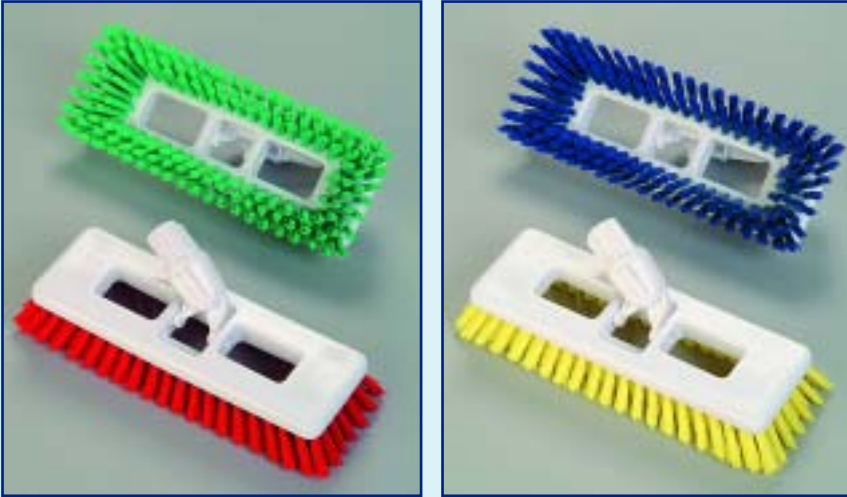

BRISTLES - 0.40mm Polyester
Can be autoclaved at 134°C
Trimmed to 24mm

Handled Scrub Brushes - 241mm (9.5")

Red	Blue	Green	Yellow
992250	992251	992252	992253

BRISTLES - 0.45mm Polypropylene
Trimmed to 35mm

Jumbo Scrub Brushes - 393mm (15.5")

Red	Blue	Green	Yellow
992254	992255	992256	992257

BRISTLES - 0.40mm Polyester
Can be autoclaved at 134°C
Trimmed to 40mm

Deck Brushes - 235mm (9.25")

Red	Blue	Green	Yellow
992308	992309	992310	992311